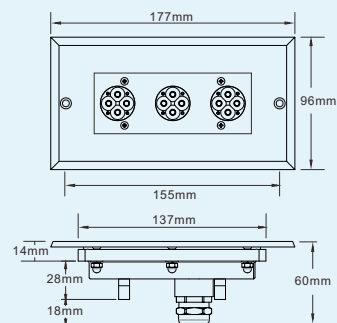

NEW

Product Size

Specification

Model No.:	RS-UW36W316X-L-SA(88454)
Front cover & Housing:	Stainless steel 316L
Dimensions:	L177*W96*H60mm(Max.)
Tempered Glass:	8mm thickness
LED chip:	Cree
LED Q'ty:	9pcs 3W LED / 12pcs 3W LED
Cable gland:	Stainless steel 316L PG13.5
Driver:	Constant current driver
Lens:	Clear, Bead
Beam Angle Options:	10° 30° 60°
Power Cable:	AWG 5/18 or AWG 3/18 SOW rubber cable
Protection Class:	IP68
Environment:	Dry / Submerged
Mounting Hardware:	Surface Mounted System
Net Weight:	1.8kgs with 1.5m cable
Lifetime:	>50000H

Order information

Item code	Color	Light source(w)	Line Way	Input Voltage (v)	Operating current (mA)	Consumption (w)	Luminous (lm)
88454.093.01	2700-3000K	9*3	V+/V-	AC/DC24	1500	27	1260
88454.093.02	4000-4500K	9*3	V+/V-	AC/DC24	1500	27	1332
88454.093.03	5000-5500K	9*3	V+/V-	AC/DC24	1500	27	1395
88454.093.04	6000-6500K	9*3	V+/V-	AC/DC24	1500	27	1395
88454.093.05	Red	9*3	V+/V-	AC/DC24	1500	18	315
88454.093.06	Green	9*3	V+/V-	AC/DC24	1500	27	810
88454.093.07	Blue	9*3	V+/V-	AC/DC24	1500	27	360
88454.093.08	Yellow	9*3	V+/V-	AC/DC24	1500	27	855
88454.093.09	RGB-DMX512 (3 channel)	9*3	V+ /V-/D+/D-/GND	DC24	R: 250 B: 375	R: 6 B: 9	R: 105 B: 120
88454.123.12	RGBW-DMX512 (4 channel)	12*3	V+ /V-/D+/D-/GND	DC24	R: 500 B: 500 G: 500 W: 500	R: 12 B: 12 G: 12 W: 12	R: 300 B: 360 G: 720 W: 1080