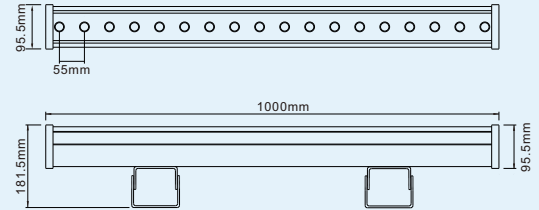

Product Size

Specification

Model No.:	RS-WW90W-C(88310)
Front cover & Housing:	Aluminum body
Dimensions:	L1000*W98*H95mm(H180mm with bracket)
Tempered Glass:	4mm thickness
LED chip:	Cree
LED Q'ty:	18pcs 5W LED
Cable gland:	Nickel plated brass PG9
Driver:	Constant current driver
Lens:	Clear, Bead, Frosted
Beam Angle Options:	20° 45° 60° 90°
Power Cable:	3*0.75mm ² VDE rubber cable
Protection Class:	IP65
Environment:	Dry
Mounting Hardware:	Wall Mounted System
Net Weight:	6.8kgs with 1m cable
Lifetime:	>50000H

Order information

Item code	Color	Light source(w)	Line Way	Input Voltage (v)	Operating current (mA)	Consumption (w)	Luminous (lm)
88310.185.01	2700-3000K	18*5	L/N/G	AC90-230	409-818	90	4200
88310.185.02	4000-4500K	18*5	L/N/G	AC90-230	409-818	90	4440
88310.185.04	6000-6500K	18*5	L/N/G	AC90-230	409-818	90	4650